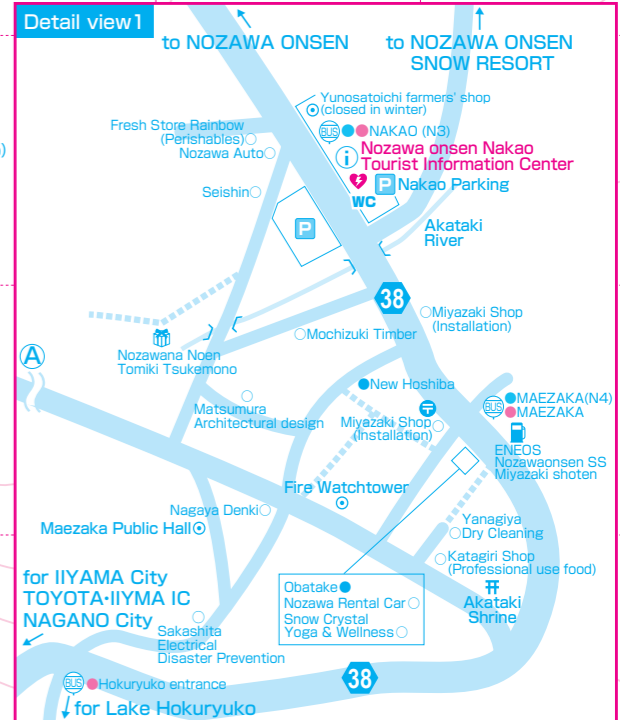

NOZAWA ONSEN TOWN GUIDE MAP

- Legend**
- Public Bathhouse; Soto-yu
 - Hot-spring Facility
 - Foot bathing facility
 - Accommodation
 - Public facility
 - Local Businesses& Shops/Others
 - Souvenir Shop
 - Cafe/Snacks
 - Bar/Drinking Establishment
 - Restaurant
 - Ski Center/Others
 - Ski / Snowboard Rental Shop
 - Information Center
 - Clinic
 - AED
 - Post Office
 - Postbox
 - Monument
 - Scenic and Historic Sites
 - Temple
 - WC Public Lavatory
 - Phone Booth
 - Gas Station
 - Parking
 - Signal
 - Taxi
 - Bus Stop
 - Nozawa Onsen Liner
 - NAGADEN Bus Nozawa line
 - Michi-no-Eki

★ Dotted line is only for pedestrians.
 ★ The contour line shows approximate elevation.
 ★ Opening season of some facilities is limited.

See the detail view 2 form here.

See the detail view 1 form here.