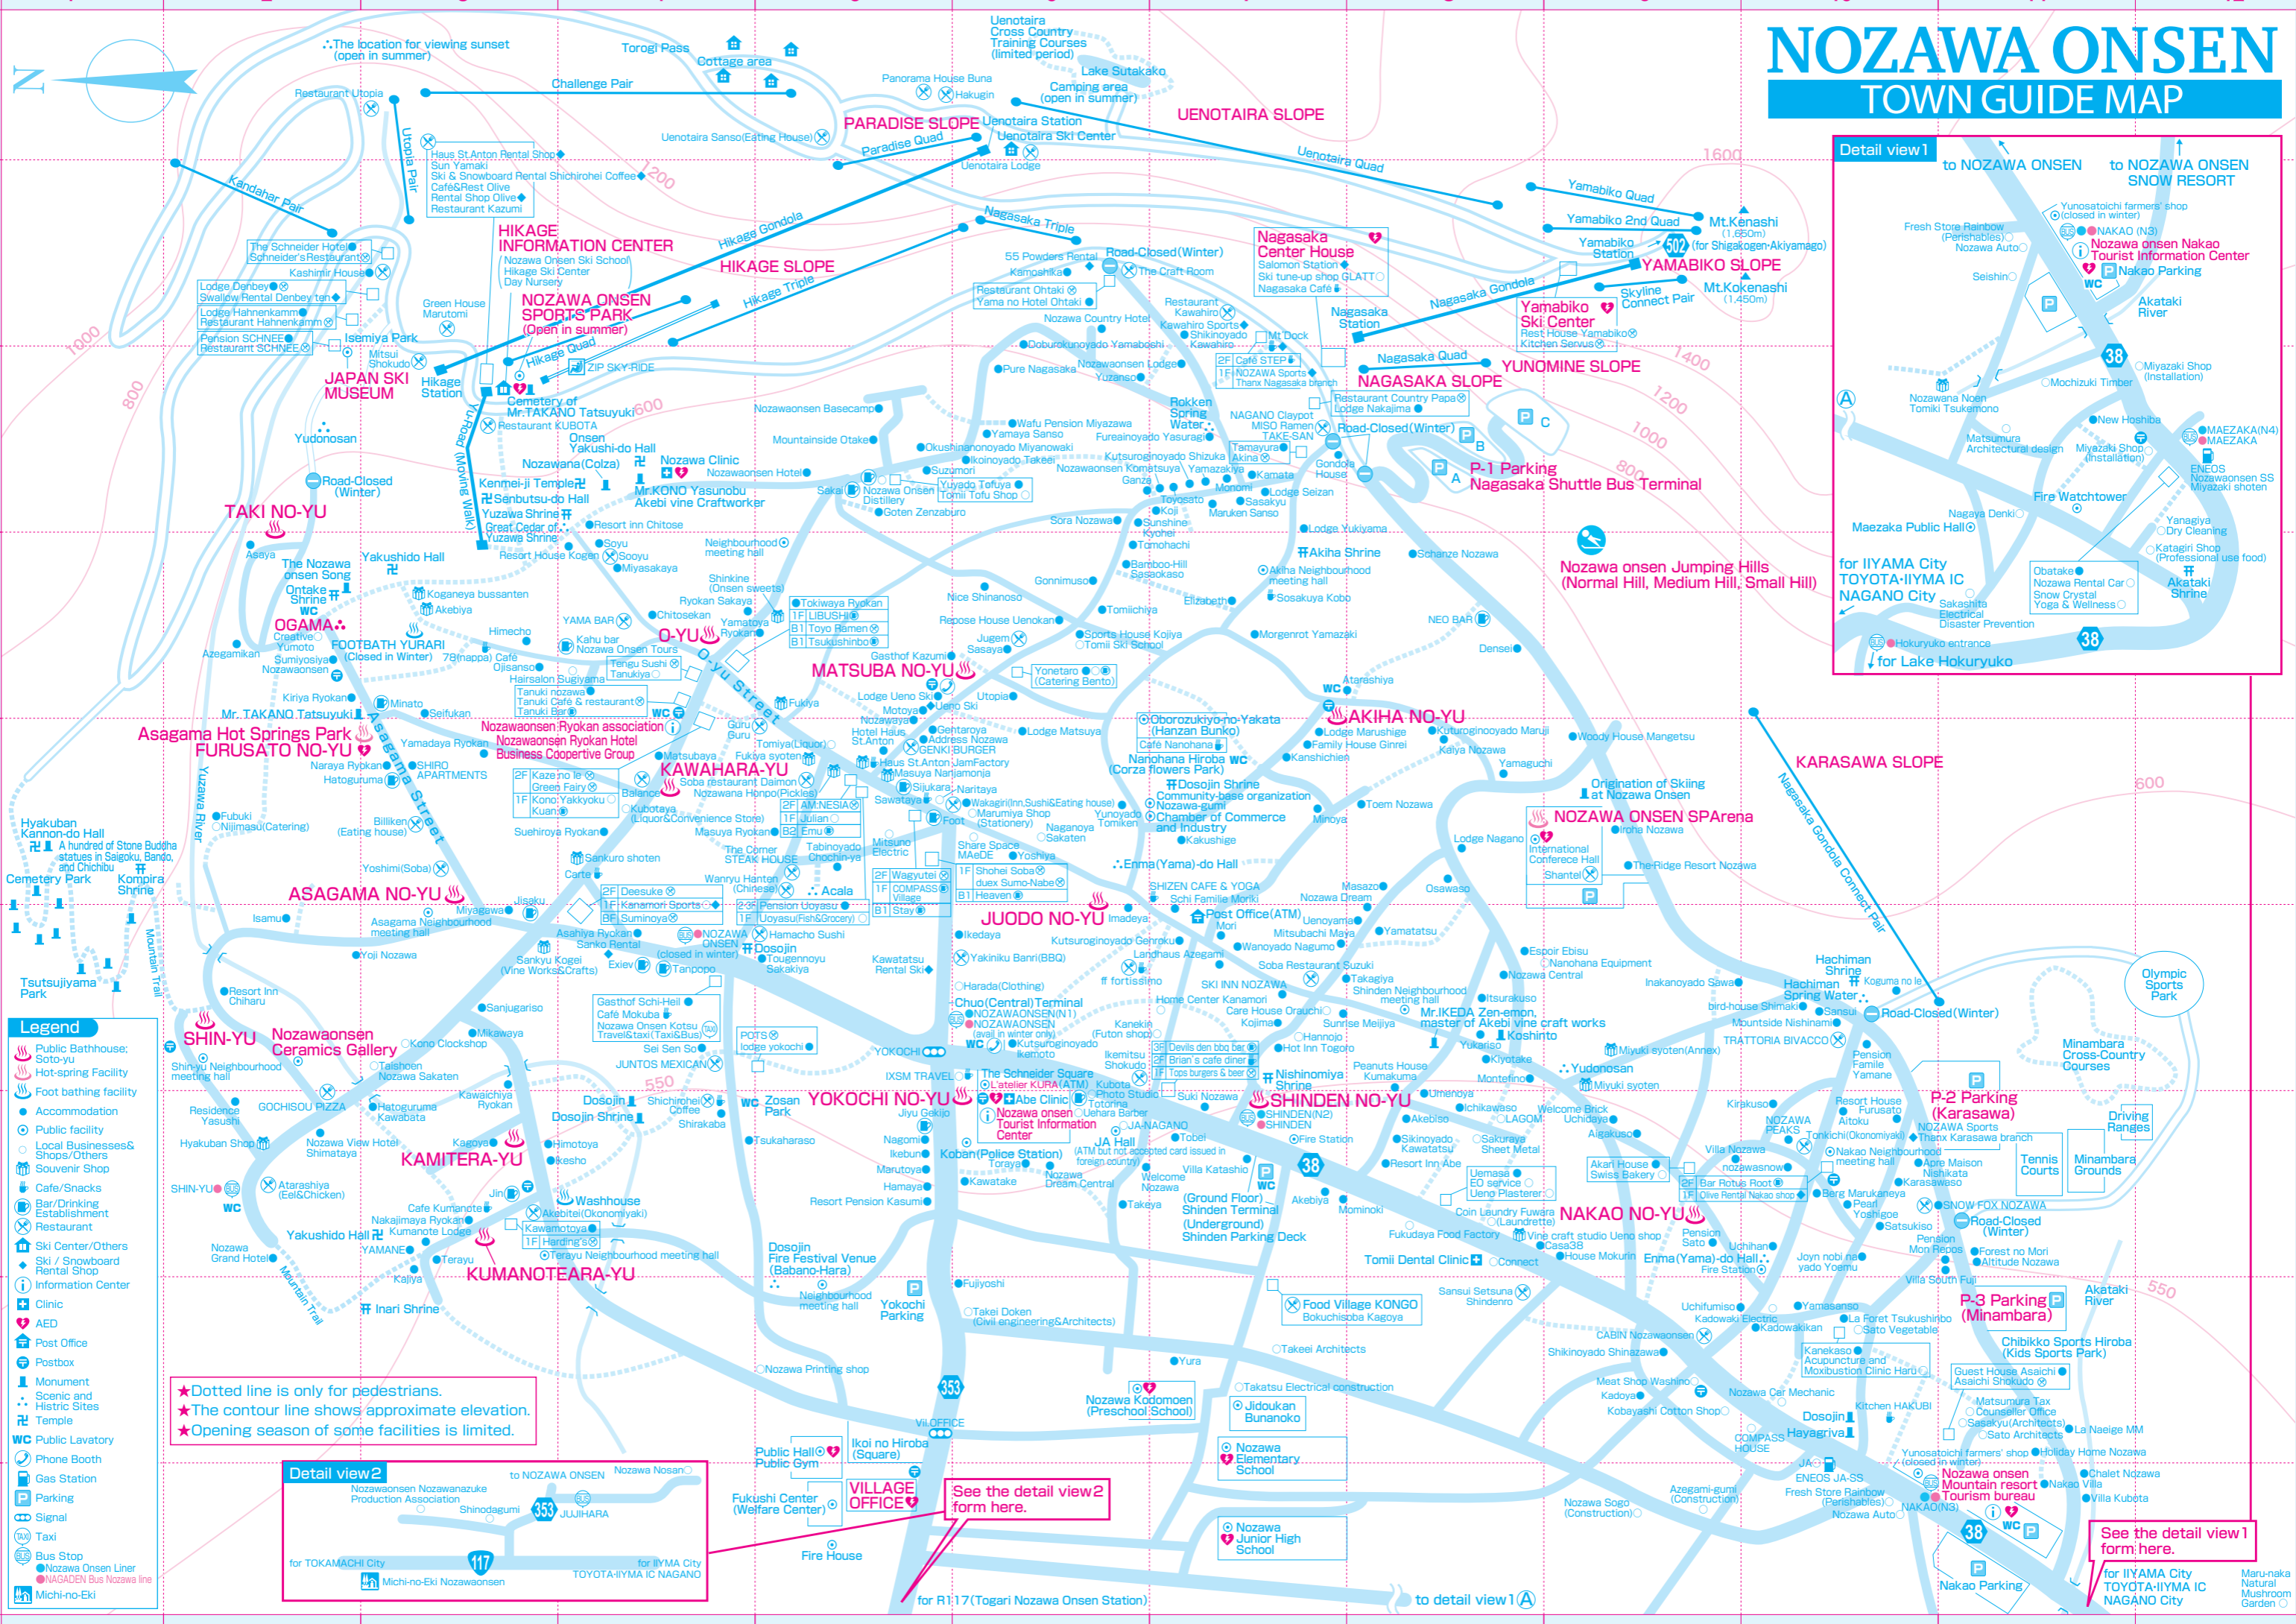

NOZAWA ONSEN TOWN GUIDE MAP

- Legend**
- Public Bathhouse; Soto-yu
 - Hot-spring Facility
 - Foot bathing facility
 - Accommodation
 - Public facility
 - Local Businesses& Shops/Others
 - Souvenir Shop
 - Cafe/Snacks
 - Bar/Drinking Establishment
 - Restaurant
 - Ski Center/Others
 - Ski / Snowboard Rental Shop
 - Information Center
 - Clinic
 - AED
 - Post Office
 - Postbox
 - Monument
 - Scenic and Historic Sites
 - Temple
 - WC Public Lavatory
 - Phone Booth
 - Gas Station
 - Parking
 - Signal
 - Taxi
 - Bus Stop
 - Nozawa Onsen Liner
 - NAGADEN Bus Nozawa line
 - Michi-no-Eki

★ Dotted line is only for pedestrians.
 ★ The contour line shows approximate elevation.
 ★ Opening season of some facilities is limited.

See the detail view 2 form here.

See the detail view 1 form here.