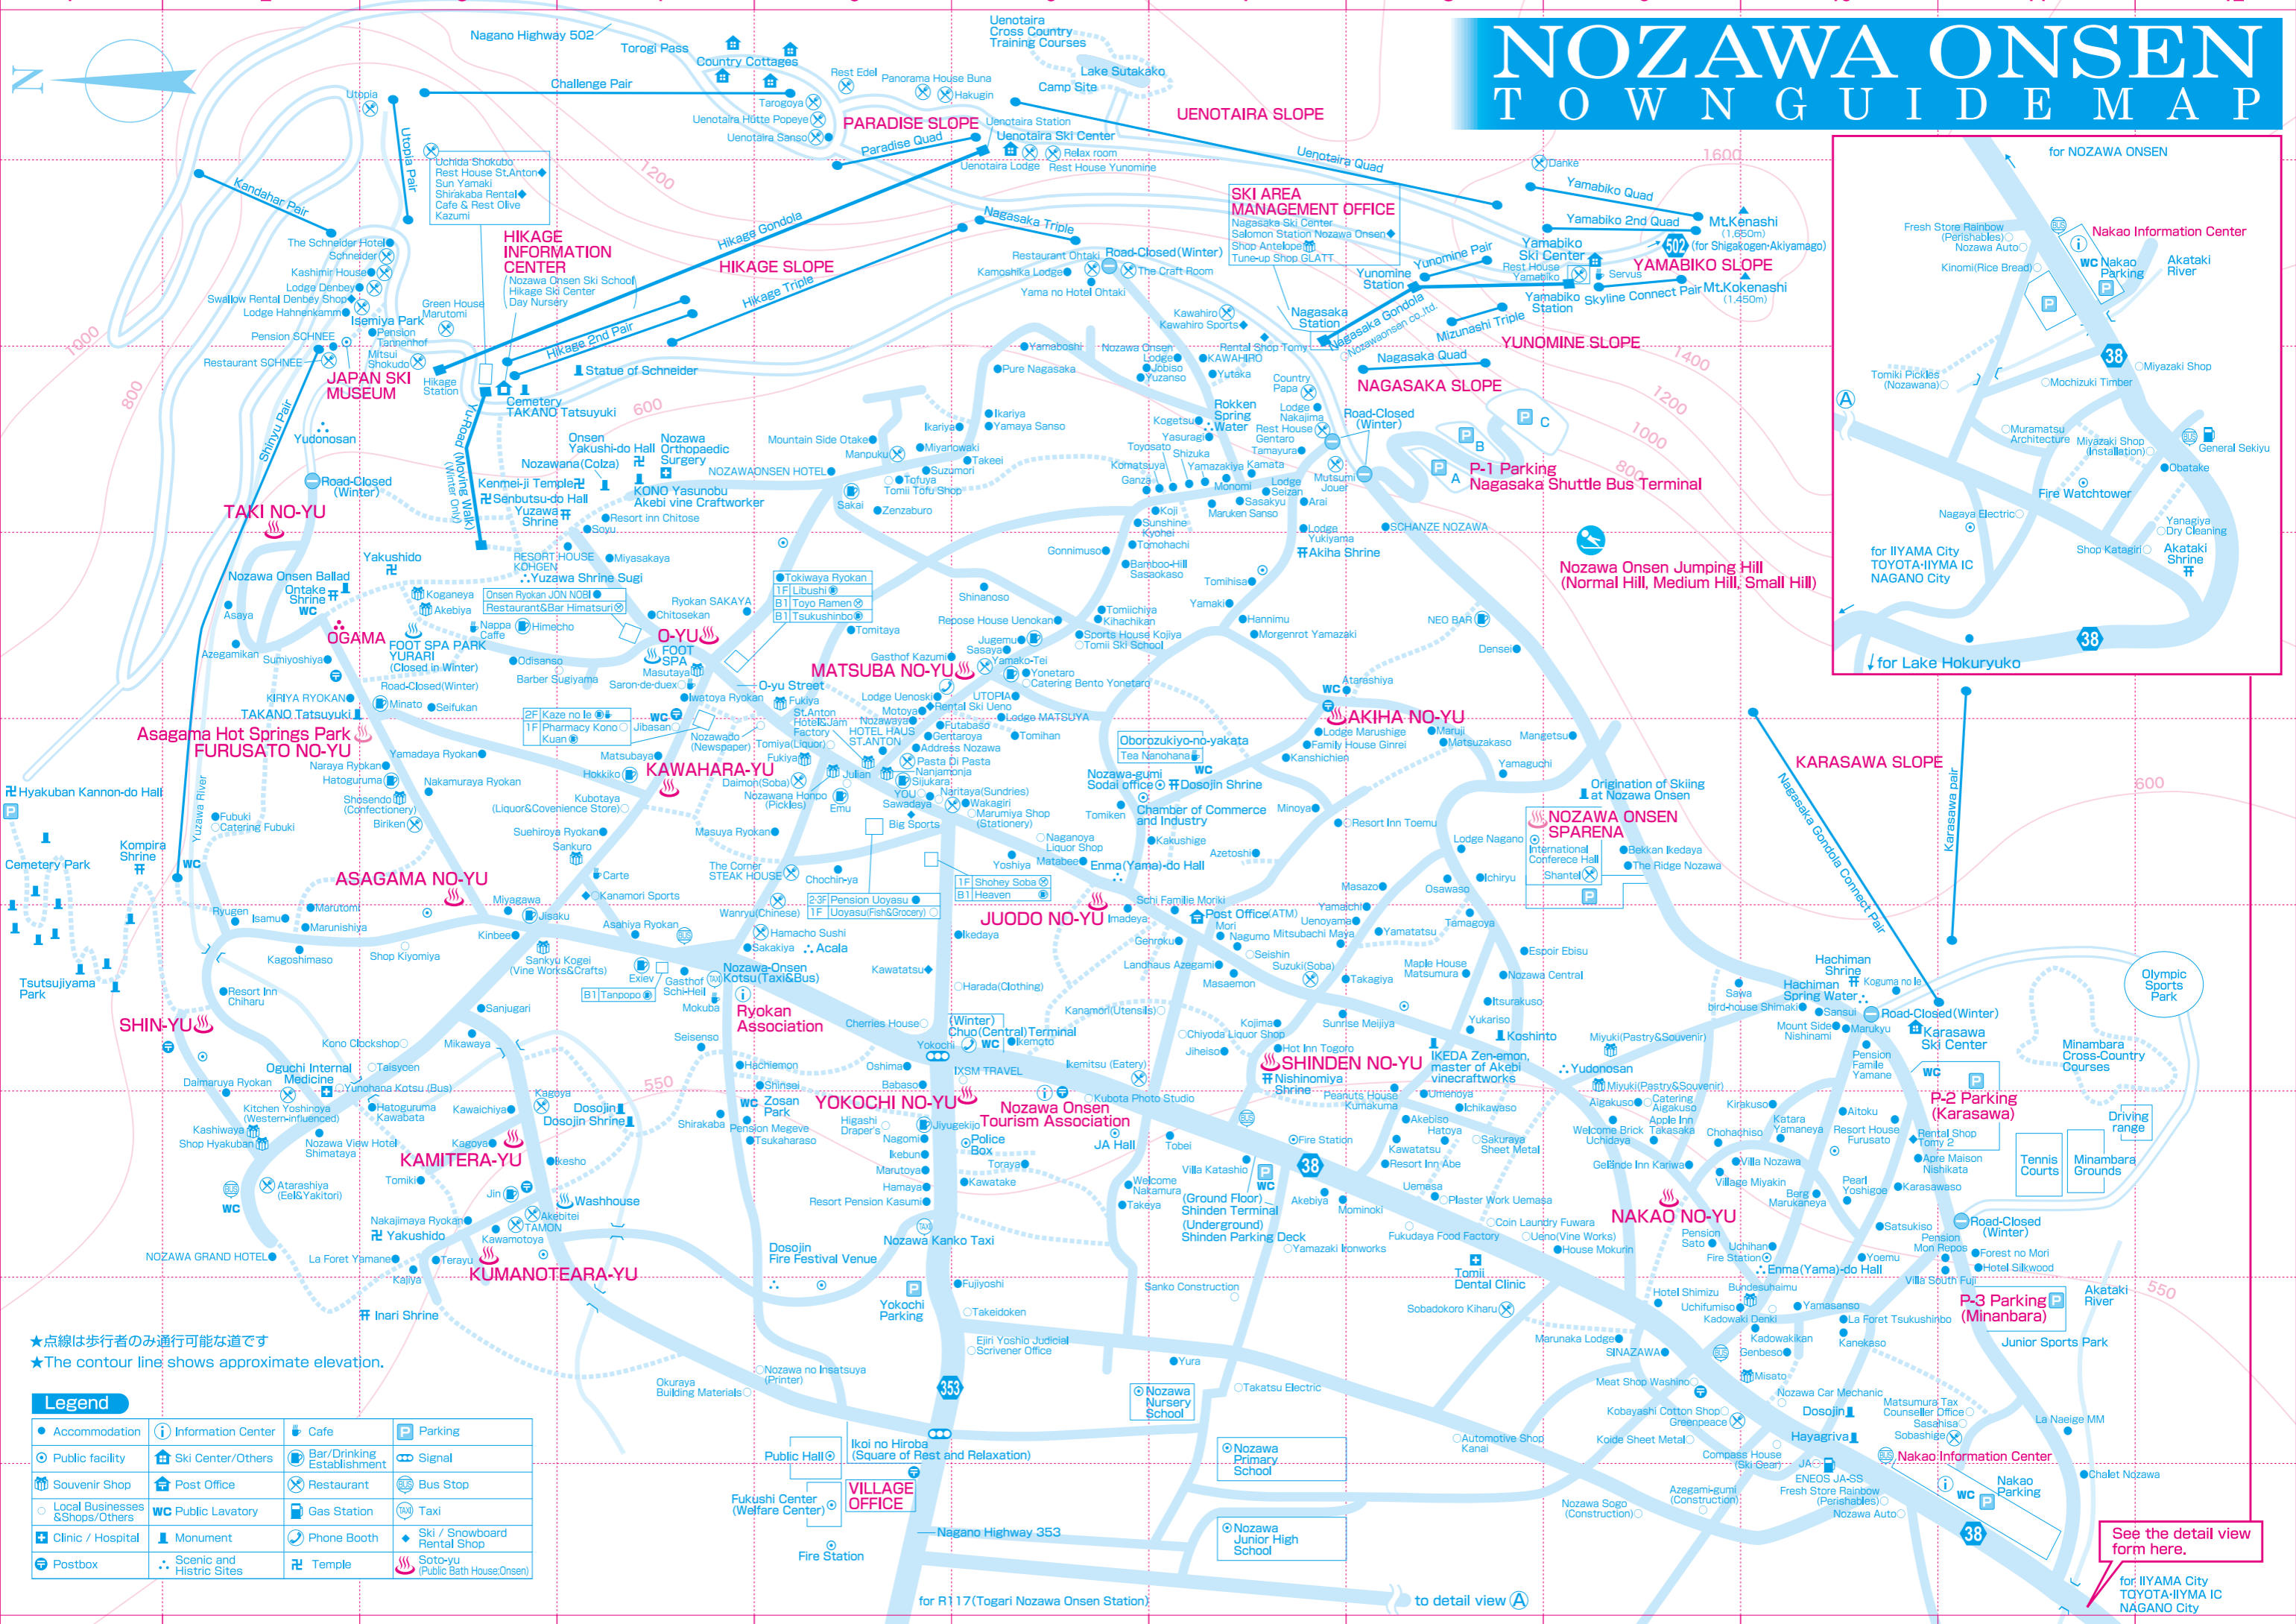

# NOZAWA ONSEN TOWN GUIDE MAP

★点線は歩行者のみ通行可能な道です  
★The contour line shows approximate elevation.

Legend			
● Accommodation	ℹ Information Center	☕ Cafe	P Parking
Ⓜ Public facility	🏠 Ski Center/Others	🍷 Bar/Drinking Establishment	📶 Signal
🛍 Souvenir Shop	📮 Post Office	🍽 Restaurant	🚌 Bus Stop
🏪 Local Businesses & Shops/Others	🚻 WC Public Lavatory	🛢 Gas Station	🚕 Taxi
🏥 Clinic / Hospital	🗿 Monument	☎ Phone Booth	🎿 Ski / Snowboard Rental Shop
📬 Postbox	🏯 Scenic and Historic Sites	🛕 Temple	♨ Soto-yu (Public Bath House/Onsen)

See the detail view form here.  
for Iiyama City TOYOTA-Iiyama IC NAGANO City