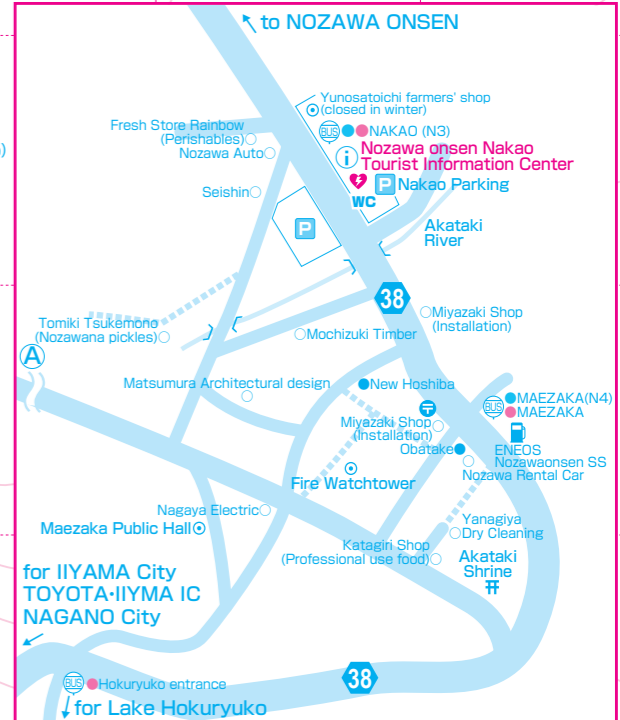

# NOZAWA ONSEN TOWN GUIDE MAP

- Legend**
- Public Bathhouse, Soto-yu
  - Hot-spring Facility
  - Foot bathing facility
  - Accommodation
  - Public facility
  - Local Businesses & Shops/Others
  - Souvenir Shop
  - Cafe
  - Bar/Drinking Establishment
  - Restaurant
  - Ski Center/Other Ski/Snowboard Rental Shop
  - Information Center
  - Clinic
  - AED
  - Post Office
  - Postbox
  - Monument
  - Scenic and Historic Sites
  - Temple
  - WC Public Lavatory
  - Phone Booth
  - Gas Station
  - Parking
  - Signal
  - Taxi
  - Bus Stop
  - Nozawa Onsen Liner
  - NAGADEN Bus Nozawa Line

★ Dotted line is only for pedestrians.  
 ★ The contour line shows approximate elevation.  
 ★ Opening season of some facility is limited.  
 Please inquire for detail.

See the detail view form here.

See the detail view form here.