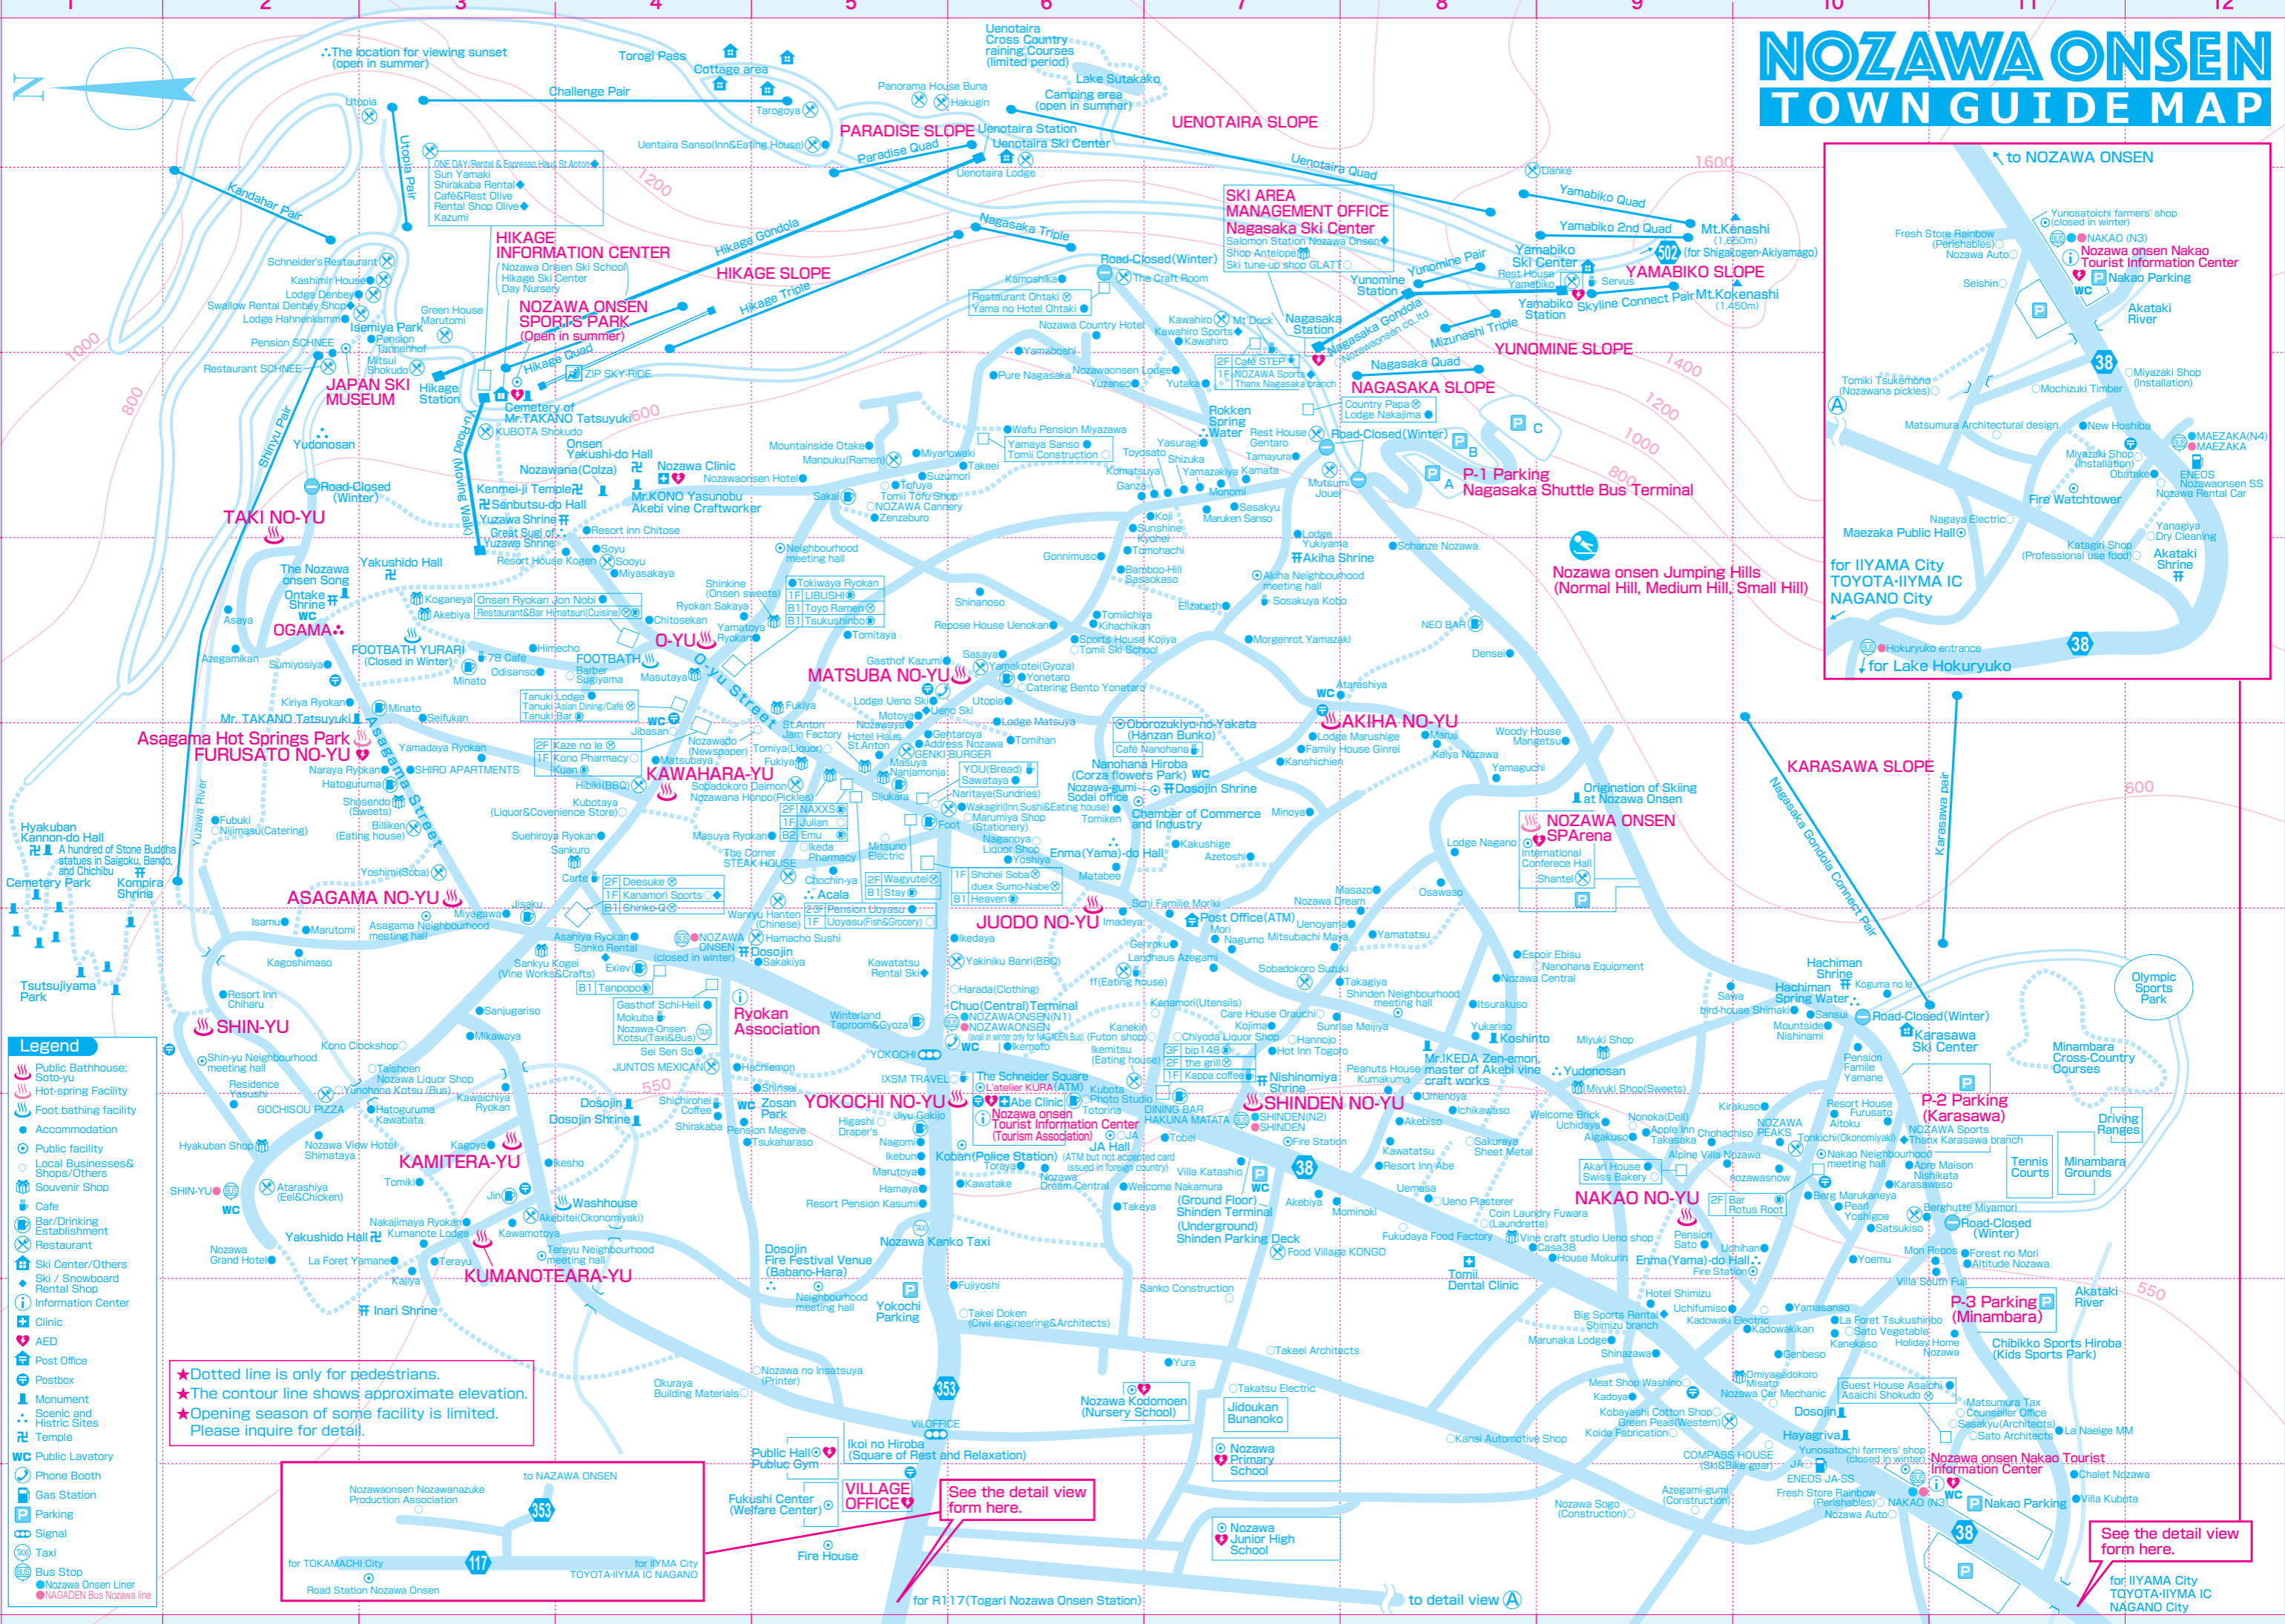

# NOZAWA ONSEN TOWN GUIDE MAP

- Legend**
- Public Bathhouse, Soto-yu
  - Hot-spring Facility
  - Foot bathing facility
  - Accommodation
  - Public facility
  - Local Businesses & Shops/Others
  - Souvenir Shop
  - Cafe
  - Bar/Drinking Establishment
  - Restaurant
  - Ski Center/Other Ski/Snowboard Rental Shop
  - Information Center
  - Clinic
  - AED
  - Post Office
  - Postbox
  - Monument
  - Scenic and Historic Sites
  - Temple
  - WC Public Lavatory
  - Phone Booth
  - Gas Station
  - Parking
  - Signal
  - Taxi
  - Bus Stop
  - Nozawa Onsen Liner
  - NAGADEN Bus Nozawa Line

★ Dotted line is only for pedestrians.  
 ★ The contour line shows approximate elevation.  
 ★ Opening season of some facility is limited.  
 Please inquire for detail.

See the detail view form here.

See the detail view form here.